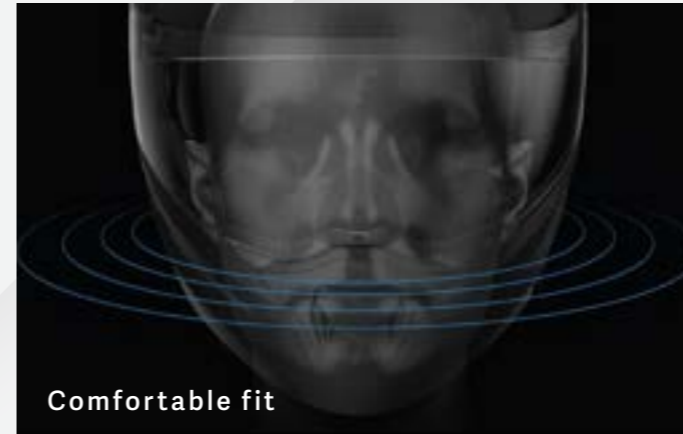

FLIP UP & BACK

EXO-930 EVO

SIKON

SIKON | Grey-Black-White
249,90 € | 194-428-176

NEW/24

SIKON | Black-Silver-Red
249,90 € | 194-428-262

NEW/24

SIKON | Matt Black-Silver-White
249,90 € | 194-428-284

NEW/24

SIKON | Matt White-Black-Red
249,90 € | 194-428-292

NEW/24

Comfortable fit

FLIP UP
& BACK

New Chin-Bar design

Smoothly Chin-Bar

SCORPION EXO.