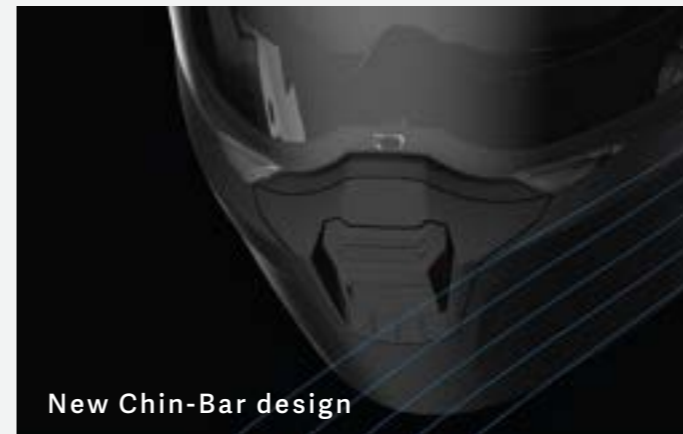

NEW/24

SIKON | Matt White-Black-Red
249,90 € | 194-428-292

NEW/24

Comfortable fit

FLIP UP
& BACK

New Chin-Bar design

Smoothly Chin-Bar

SCORPION EXO.